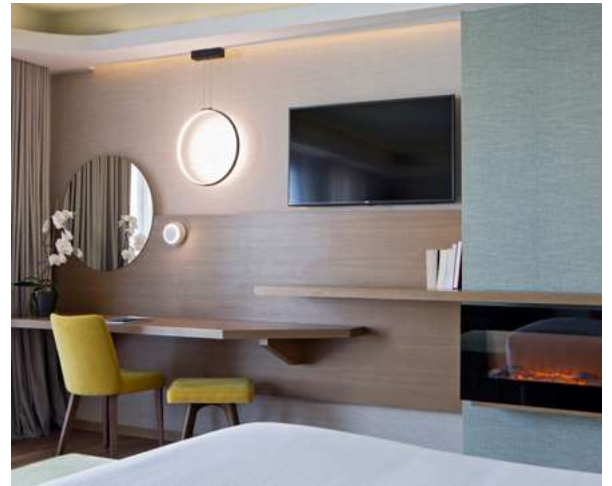

** on additional charge*

Room Details

- Clear and modern designed rooms
- Connecting rooms
- Non-smoking rooms
- Working desk
- Free Wi-Fi
- Individually controlled heating and air-conditioning
- Telephone with individual external phonenumber and automatic wake-up call
- Mini fridge
- Satellite TV
- Safe deposit box
- Bathrooms with shower
- Baby cot (upon request)
- In-room safety box (15.9 inches)
- Tea and coffee facilities
- Espresso machine
- Luxurious bathroom amenities
- Micro-fiber quilts for comfortable sleep
- Iron and Ironing board
- Hypoallergenic bed