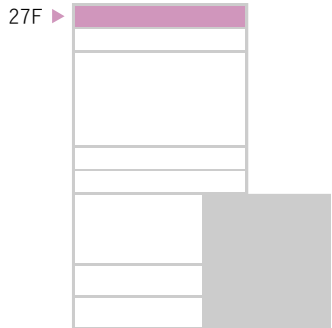

25F ▶

ALL DAY DINNING

ALL DAY DINNING

International Cuisine
Buffet, A La Carte, Set Menu

- OPENING HOURS
BREAKFAST / 6:30 - 10:30
LUNCH / 12:00 - 14:30
DINNER / 18:30 - 22:30
- TOTAL SEATING CAPACITY
116 Persons

The Restaurant

ALL DAY DINNING

ROOFTOP BAR

ROOFTOP BAR

- OPENING HOURS
17:00 - 24:00
- TOTAL SEATING CAPACITY
65 Persons
 - BAR COUNTER / 17
 - BAR HEIGHT TABLE / 18
 - SOFA / 20
 - BEACH CHAIR / 10

THE BAR | ON THE TOP