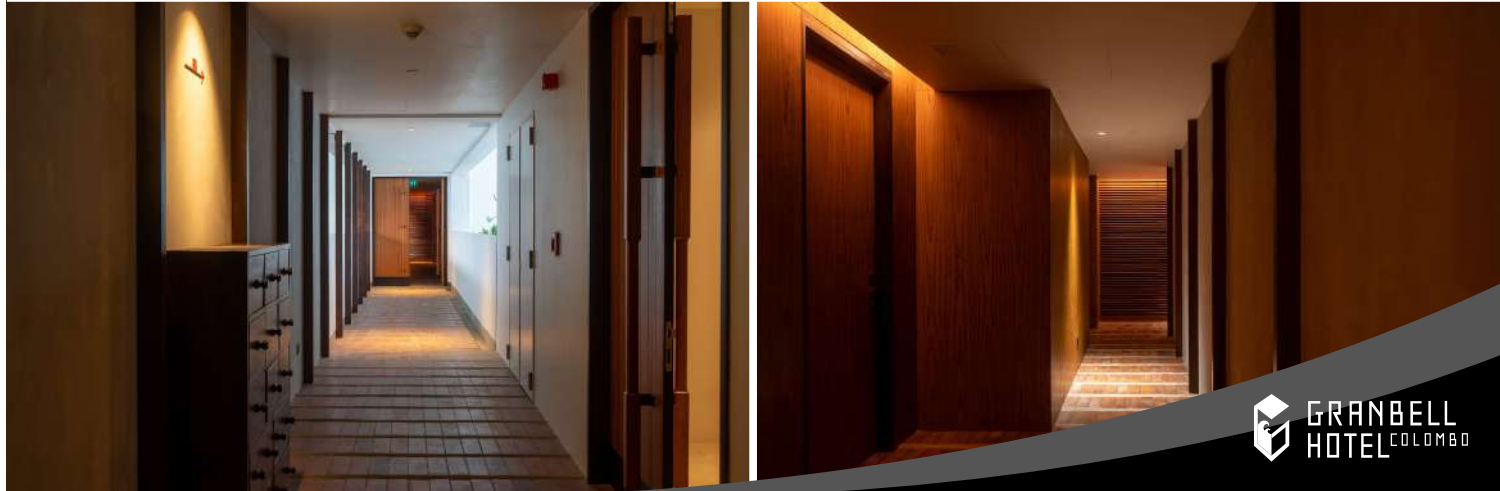

PRIVATE SPA

Japanese Authentic Spa
Managed by Cred International
Pvt LTD

- 5 PRIVATE SPA ROOMS

10F ▶