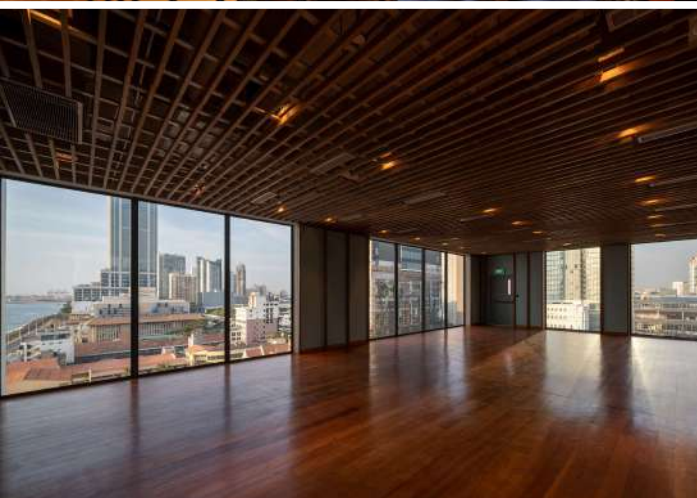

EVENTS & MEETINGS