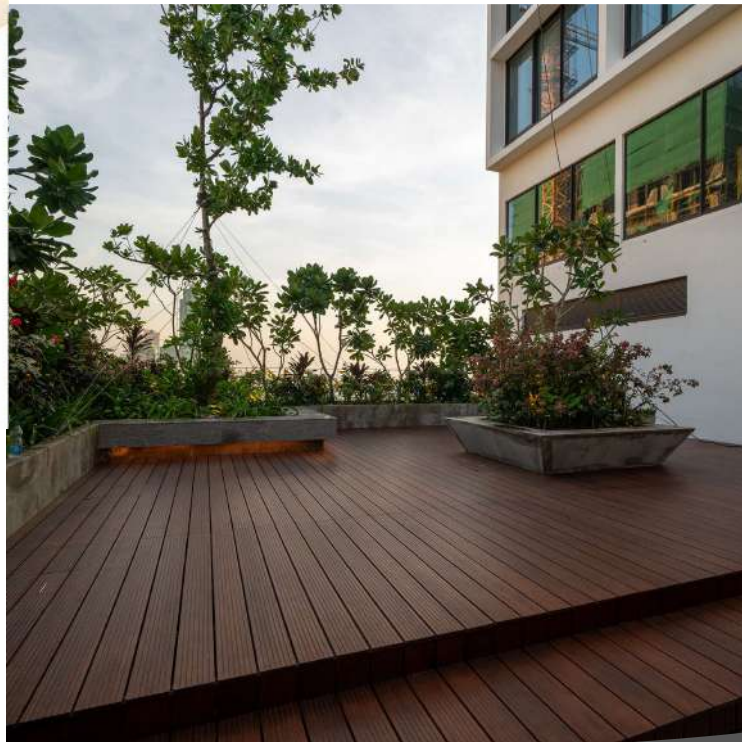

FACILITIES

27F	ROOFTOP BAR AND POOL	
25F	JAPANESE RESTAURANT	
11F-24F	GUEST ROOMS	
10F	SAUNA / SPA / FITNESS CENTRE / JACUZI	
9F	ALL DAY DINING / BANQUET ROOM	
2F-8F	GUEST ROOMS	PARKING
1F	RECEPTION / CAFÉ	
GF	ENTRANCE	