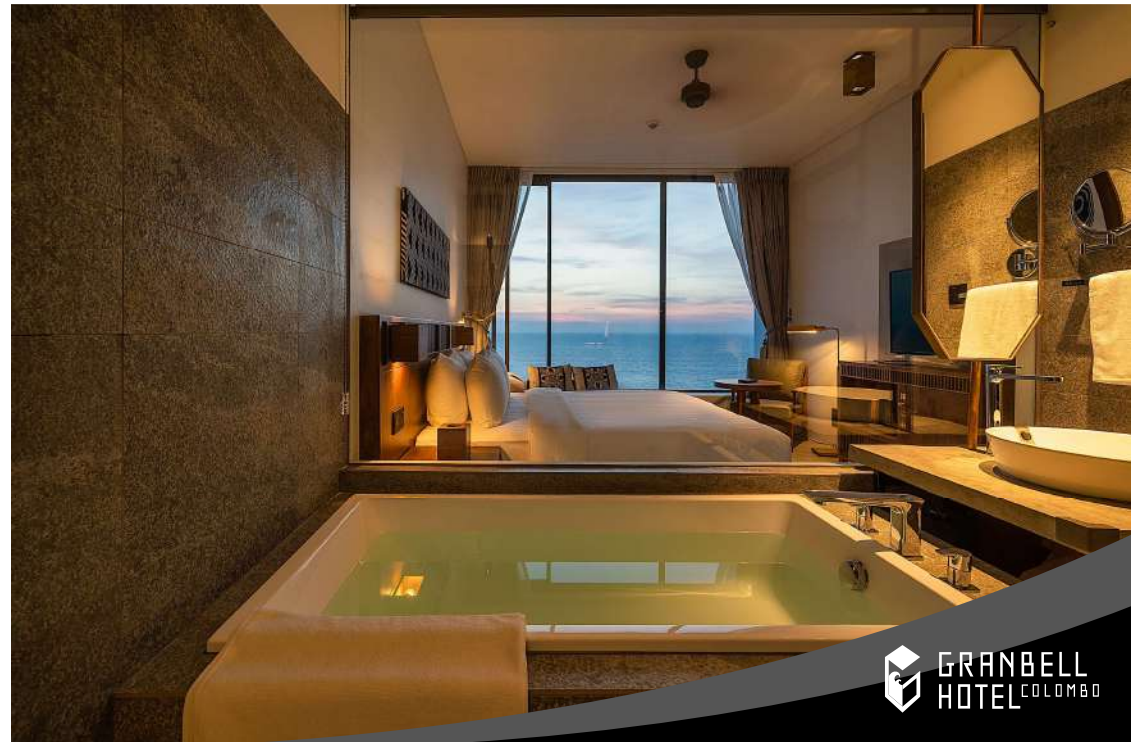

Have an extraordinary experience
at the COLOMBO GRANBELL

GRANBELL HOTEL
COLOMBO

WELCOME

LOCATION

RECEPTION

STANDARD

STANDARD

- 28 Square Meters
- 129 Double Rooms
- 39 Twin Rooms

- 33 Square Meters
- 27 Double Rooms
- 12 Double Rooms for Disabled Guests
- TERRACE WITH A VIEW OF SEA AND CITY

DELUXE

SEA VIEW BATH & TERRACE

DELUXE

SEA VIEW BATH & TERRACE

- 33 Square Meters
- 7 Double Rooms
- 12 Twin Rooms
- SEA VIEW BATH & TERRACE