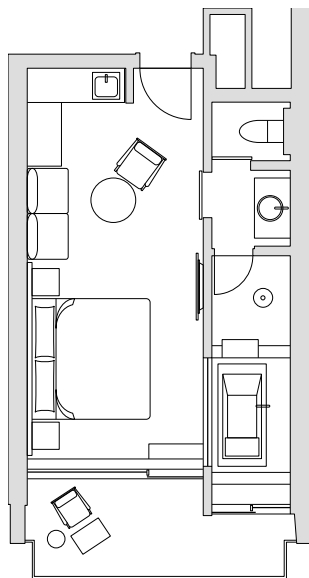

SUPERIOR

BATH TUB WITH SEA VIEW

SUPERIOR

BATHTUB WITH SEA VIEW

- 32 Square Meters
- 66 Twin Rooms
- BATHROOM WITH A VIEW OF EITHER SEA OR CITY

SUPERIOR WITH TERRACE

SUPERIOR

WITH TERRACE

- 33 Square Meters
- 27 Double Rooms
- 12 Double Rooms for Disabled Guests
- TERRACE WITH A VIEW OF SEA AND CITY

DELUXE

SEA VIEW BATH & TERRACE

DELUXE

SEA VIEW BATH & TERRACE

- 33 Square Meters
- 7 Double Rooms
- 12 Twin Rooms
- SEA VIEW BATH & TERRACE

FEATURES

AC

Wi-Fi

USB ports

Universal sockets

Bathtub

Rain shower

Hair dryer