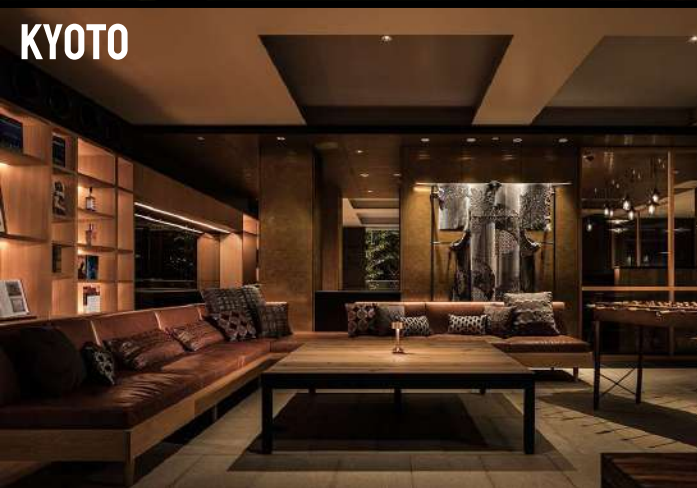

GRANBELL HOTEL