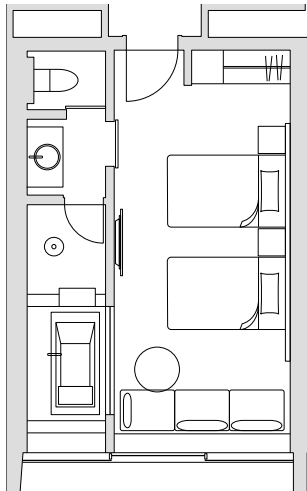

Have an extraordinary experience
at the COLOMBO GRANBELL

GRANBELL HOTEL
COLOMBO

WELCOME

LOCATION

RECEPTION

STANDARD

STANDARD

- 28 Square Meters
- 129 Double Rooms
- 39 Twin Rooms

SUPERIOR

BATH TUB WITH SEA VIEW

SUPERIOR

BATHTUB WITH SEA VIEW

- 32 Square Meters
- 66 Twin Rooms
- BATHROOM WITH A VIEW OF EITHER SEA OR CITY

SUPERIOR WITH TERRACE

SUPERIOR

WITH TERRACE

- 33 Square Meters
- 27 Double Rooms
- 12 Double Rooms for Disabled Guests
- TERRACE WITH A VIEW OF SEA AND CITY

DELUXE

SEA VIEW BATH & TERRACE

DELUXE

SEA VIEW BATH & TERRACE

- 33 Square Meters
- 7 Double Rooms
- 12 Twin Rooms
- SEA VIEW BATH & TERRACE