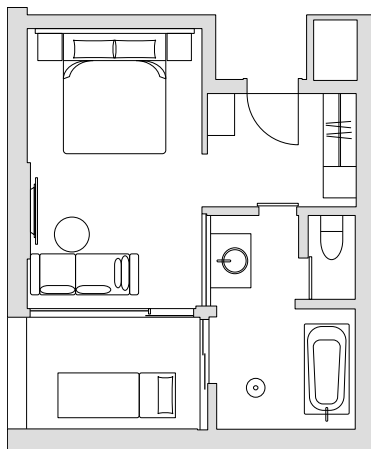

Have an extraordinary experience
at the COLOMBO GRANBELL

GRANBELL HOTEL
COLOMBO

WELCOME

LOCATION

RECEPTION

STANDARD

STANDARD

- 28 Square Meters
- 129 Double Rooms
- 39 Twin Rooms

SUPERIOR

BATH TUB WITH SEA VIEW

SUPERIOR

BATHTUB WITH SEA VIEW

- 32 Square Meters
- 66 Twin Rooms
- BATHROOM WITH A VIEW OF EITHER SEA OR CITY

SUPERIOR WITH TERRACE

SUPERIOR

WITH TERRACE

- 33 Square Meters
- 27 Double Rooms
- 12 Double Rooms for Disabled Guests
- TERRACE WITH A VIEW OF SEA AND CITY

DELUXE

SEA VIEW BATH & TERRACE

DELUXE

SEA VIEW BATH & TERRACE

- 33 Square Meters
- 7 Double Rooms
- 12 Twin Rooms
- SEA VIEW BATH & TERRACE