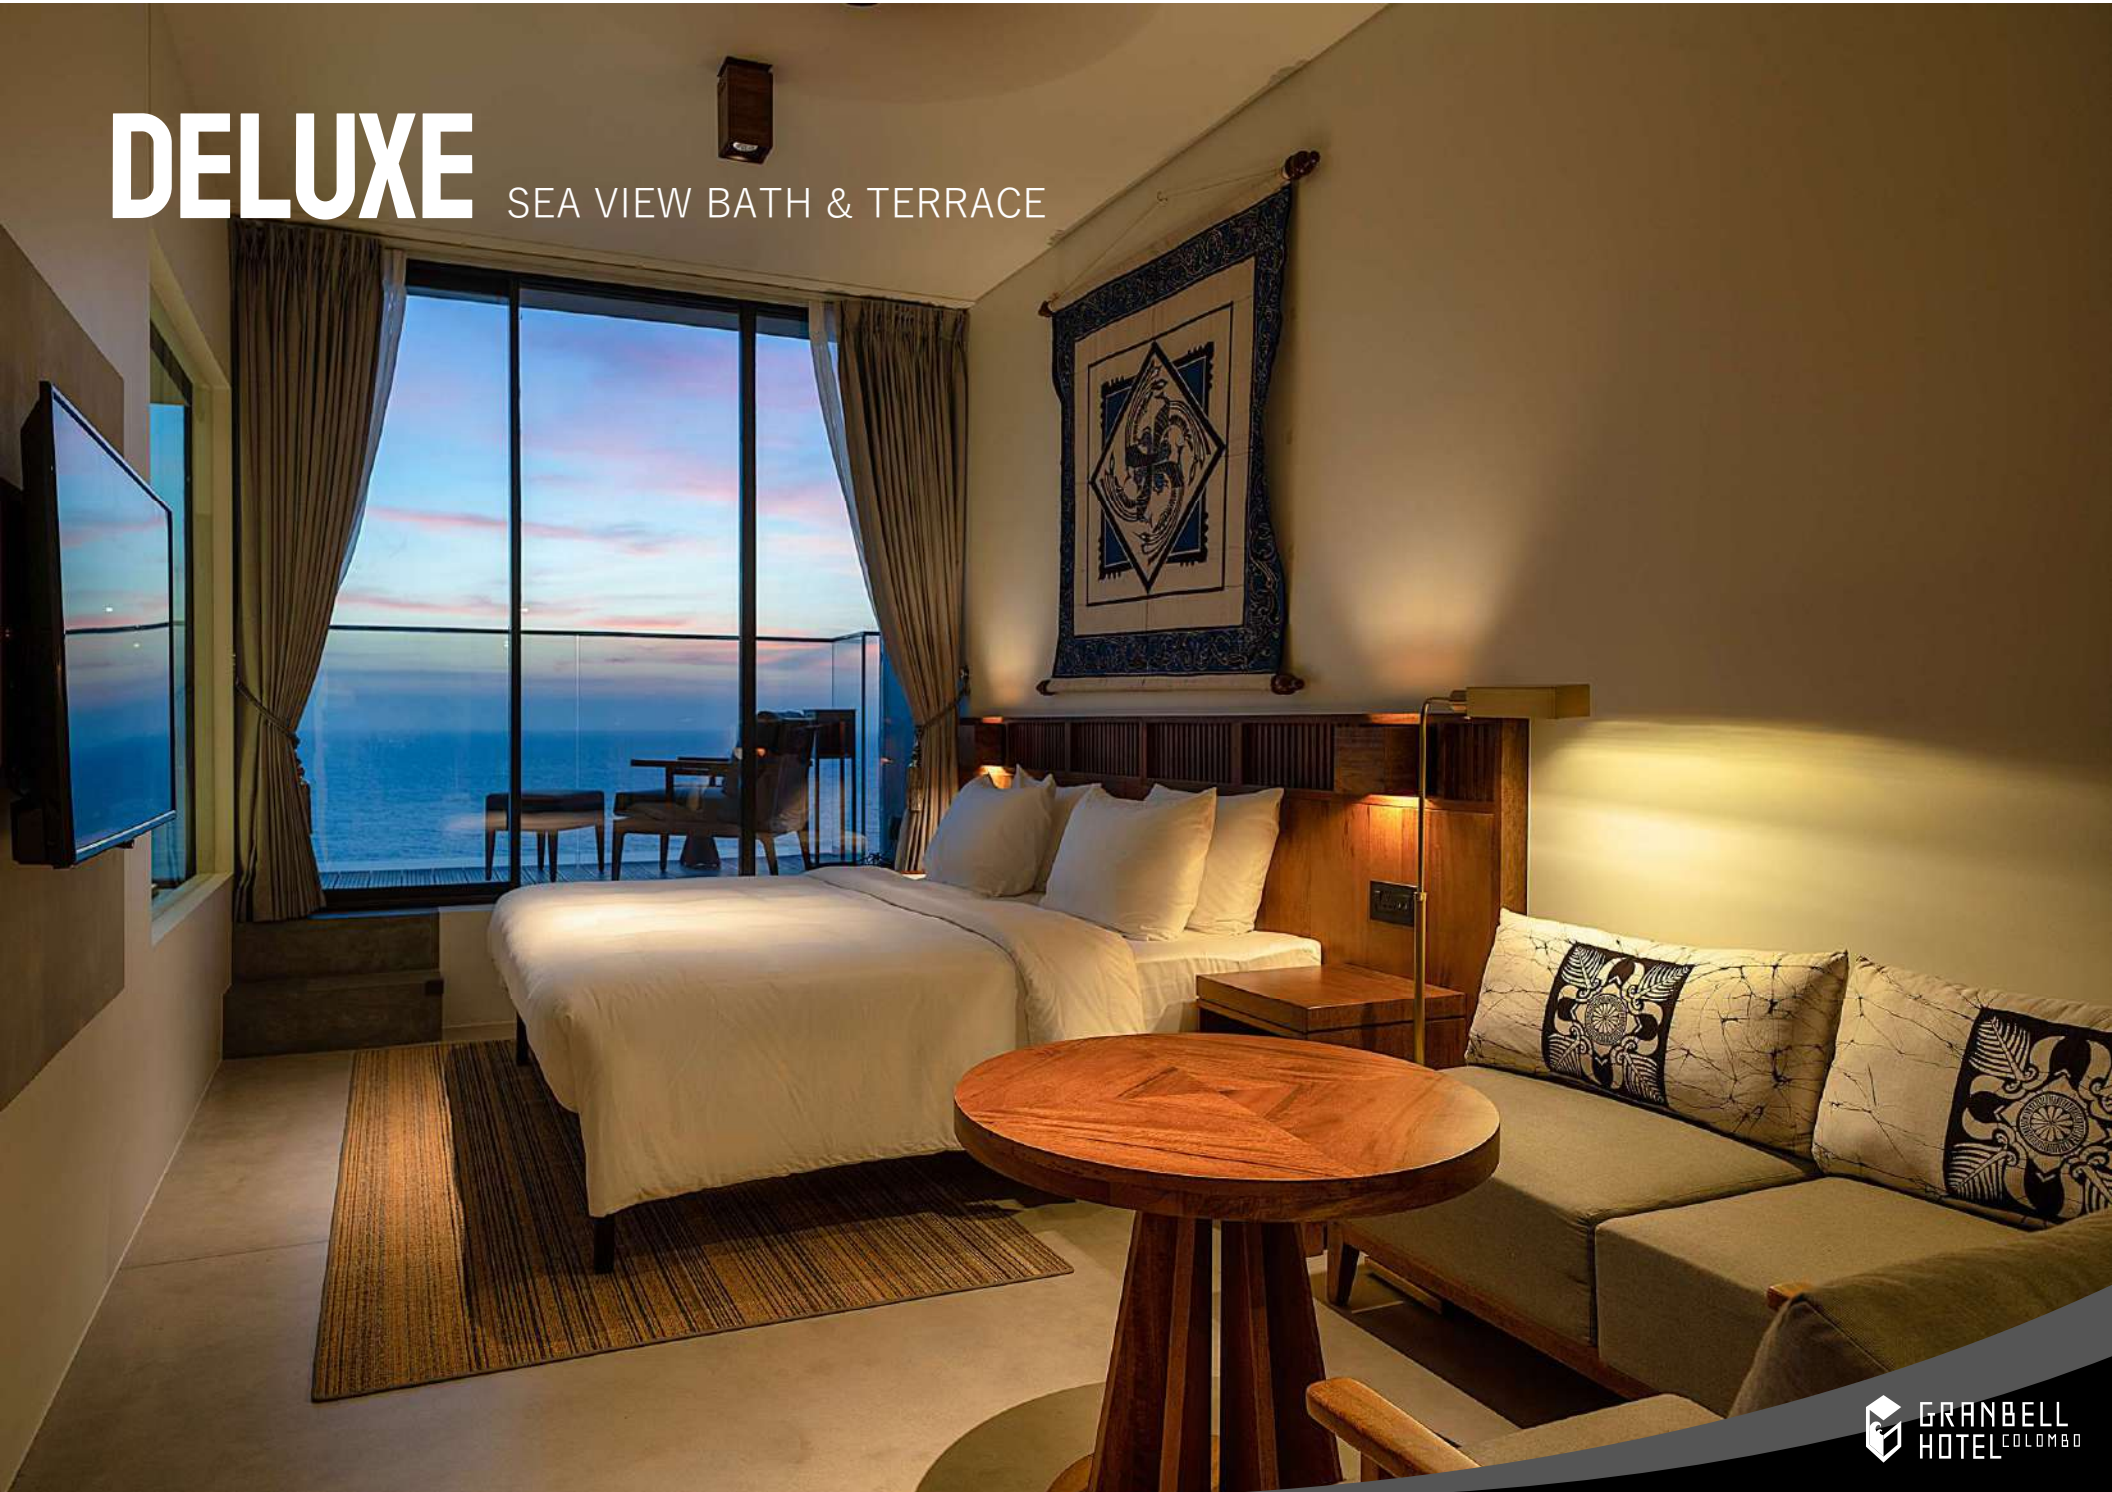

DELUXE

SEA VIEW BATH & TERRACE