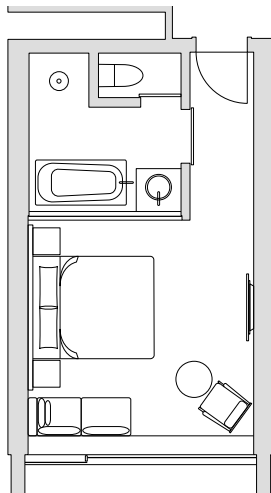

Have an extraordinary experience
at the COLOMBO GRANBELL

GRANBELL HOTEL
COLOMBO

WELCOME

LOCATION

RECEPTION

STANDARD

STANDARD

- 28 Square Meters
- 129 Double Rooms
- 39 Twin Rooms

SUPERIOR

BATH TUB WITH SEA VIEW

SUPERIOR

BATHTUB WITH SEA VIEW

- 32 Square Meters
- 66 Twin Rooms
- BATHROOM WITH A VIEW OF EITHER SEA OR CITY

SUPERIOR WITH TERRACE

SUPERIOR

WITH TERRACE

- 33 Square Meters
- 27 Double Rooms
- 12 Double Rooms for Disabled Guests
- TERRACE WITH A VIEW OF SEA AND CITY

DELUXE

SEA VIEW BATH & TERRACE

DELUXE

SEA VIEW BATH & TERRACE

- 33 Square Meters
- 7 Double Rooms
- 12 Twin Rooms
- SEA VIEW BATH & TERRACE