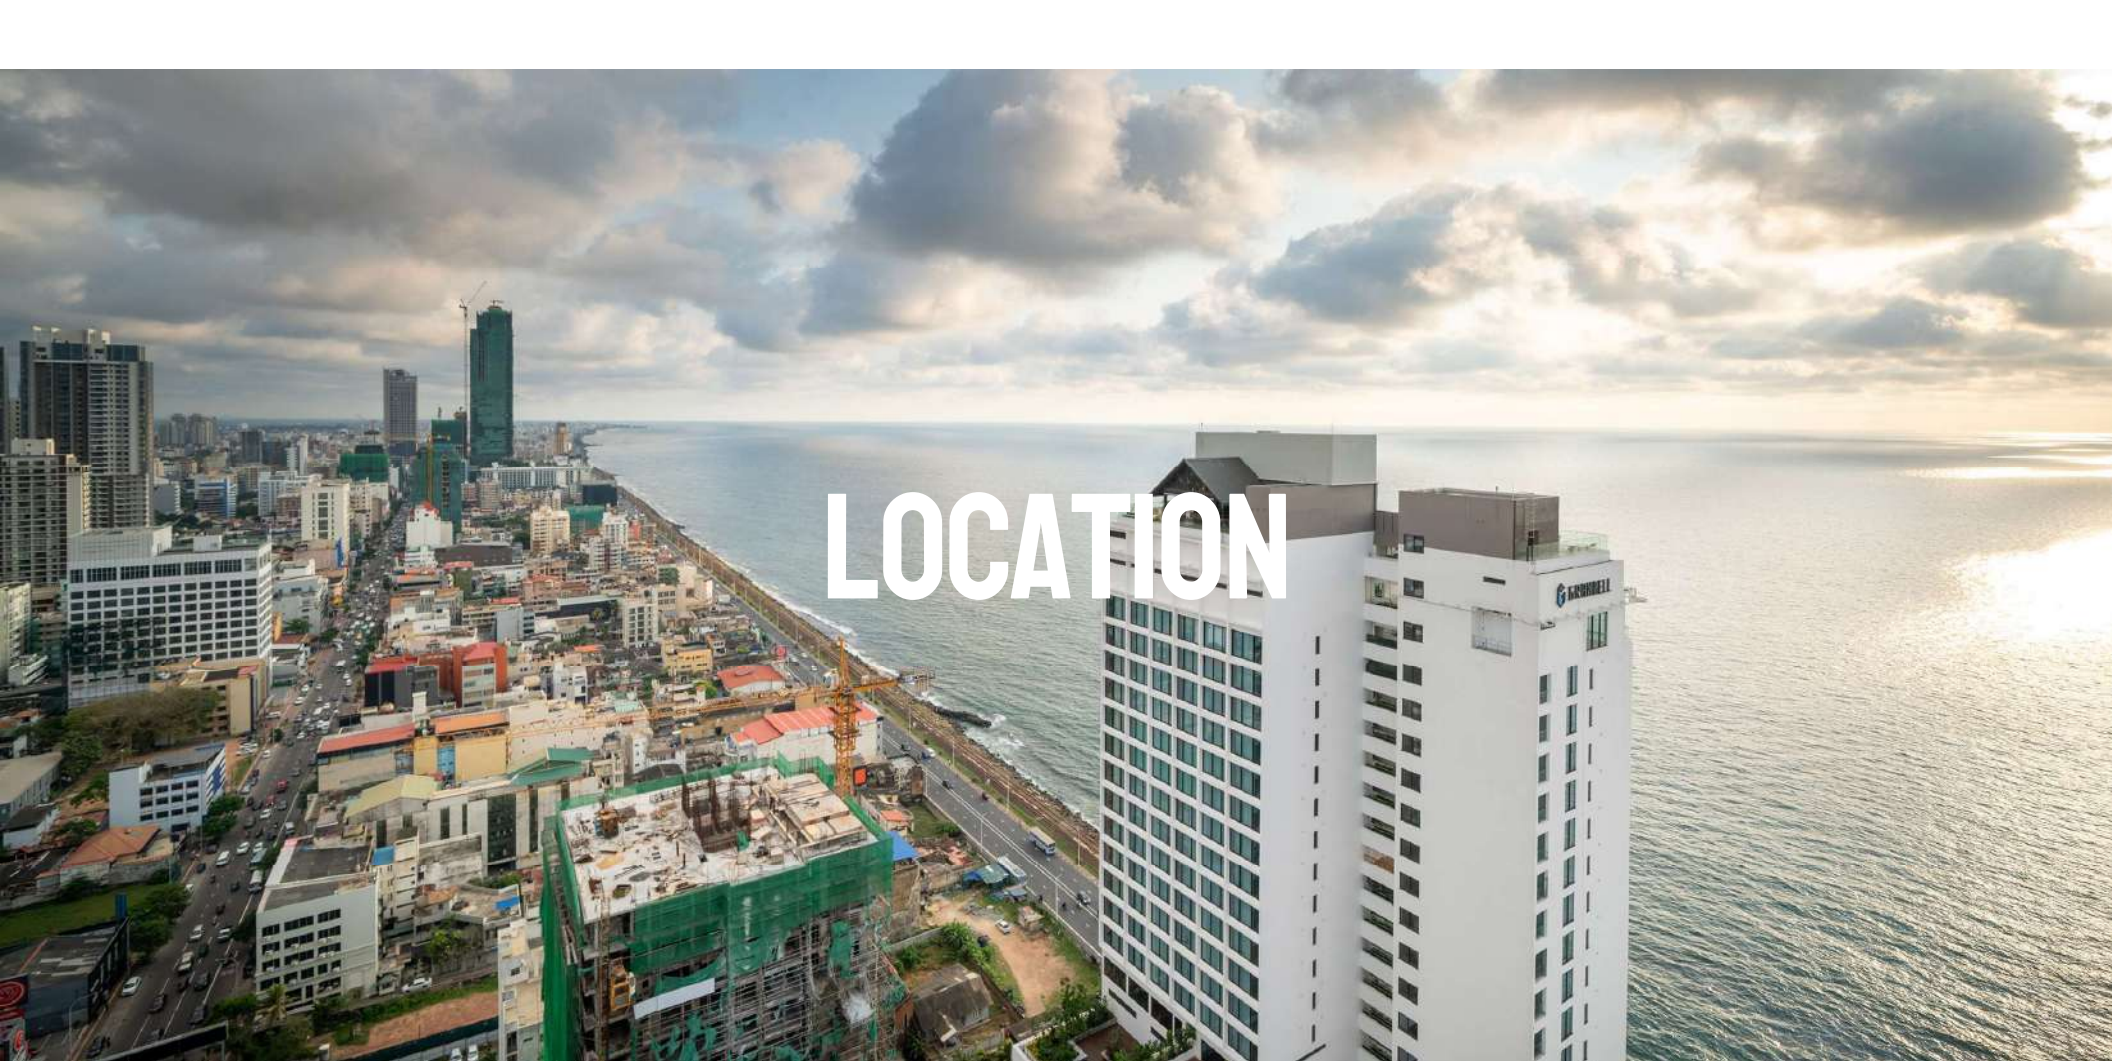

Have an extraordinary experience
at the COLOMBO GRANBELL

GRANBELL HOTEL
COLOMBO

WELCOME

LOCATION

RECEPTION

STANDARD

STANDARD

- 28 Square Meters
- 129 Double Rooms
- 39 Twin Rooms